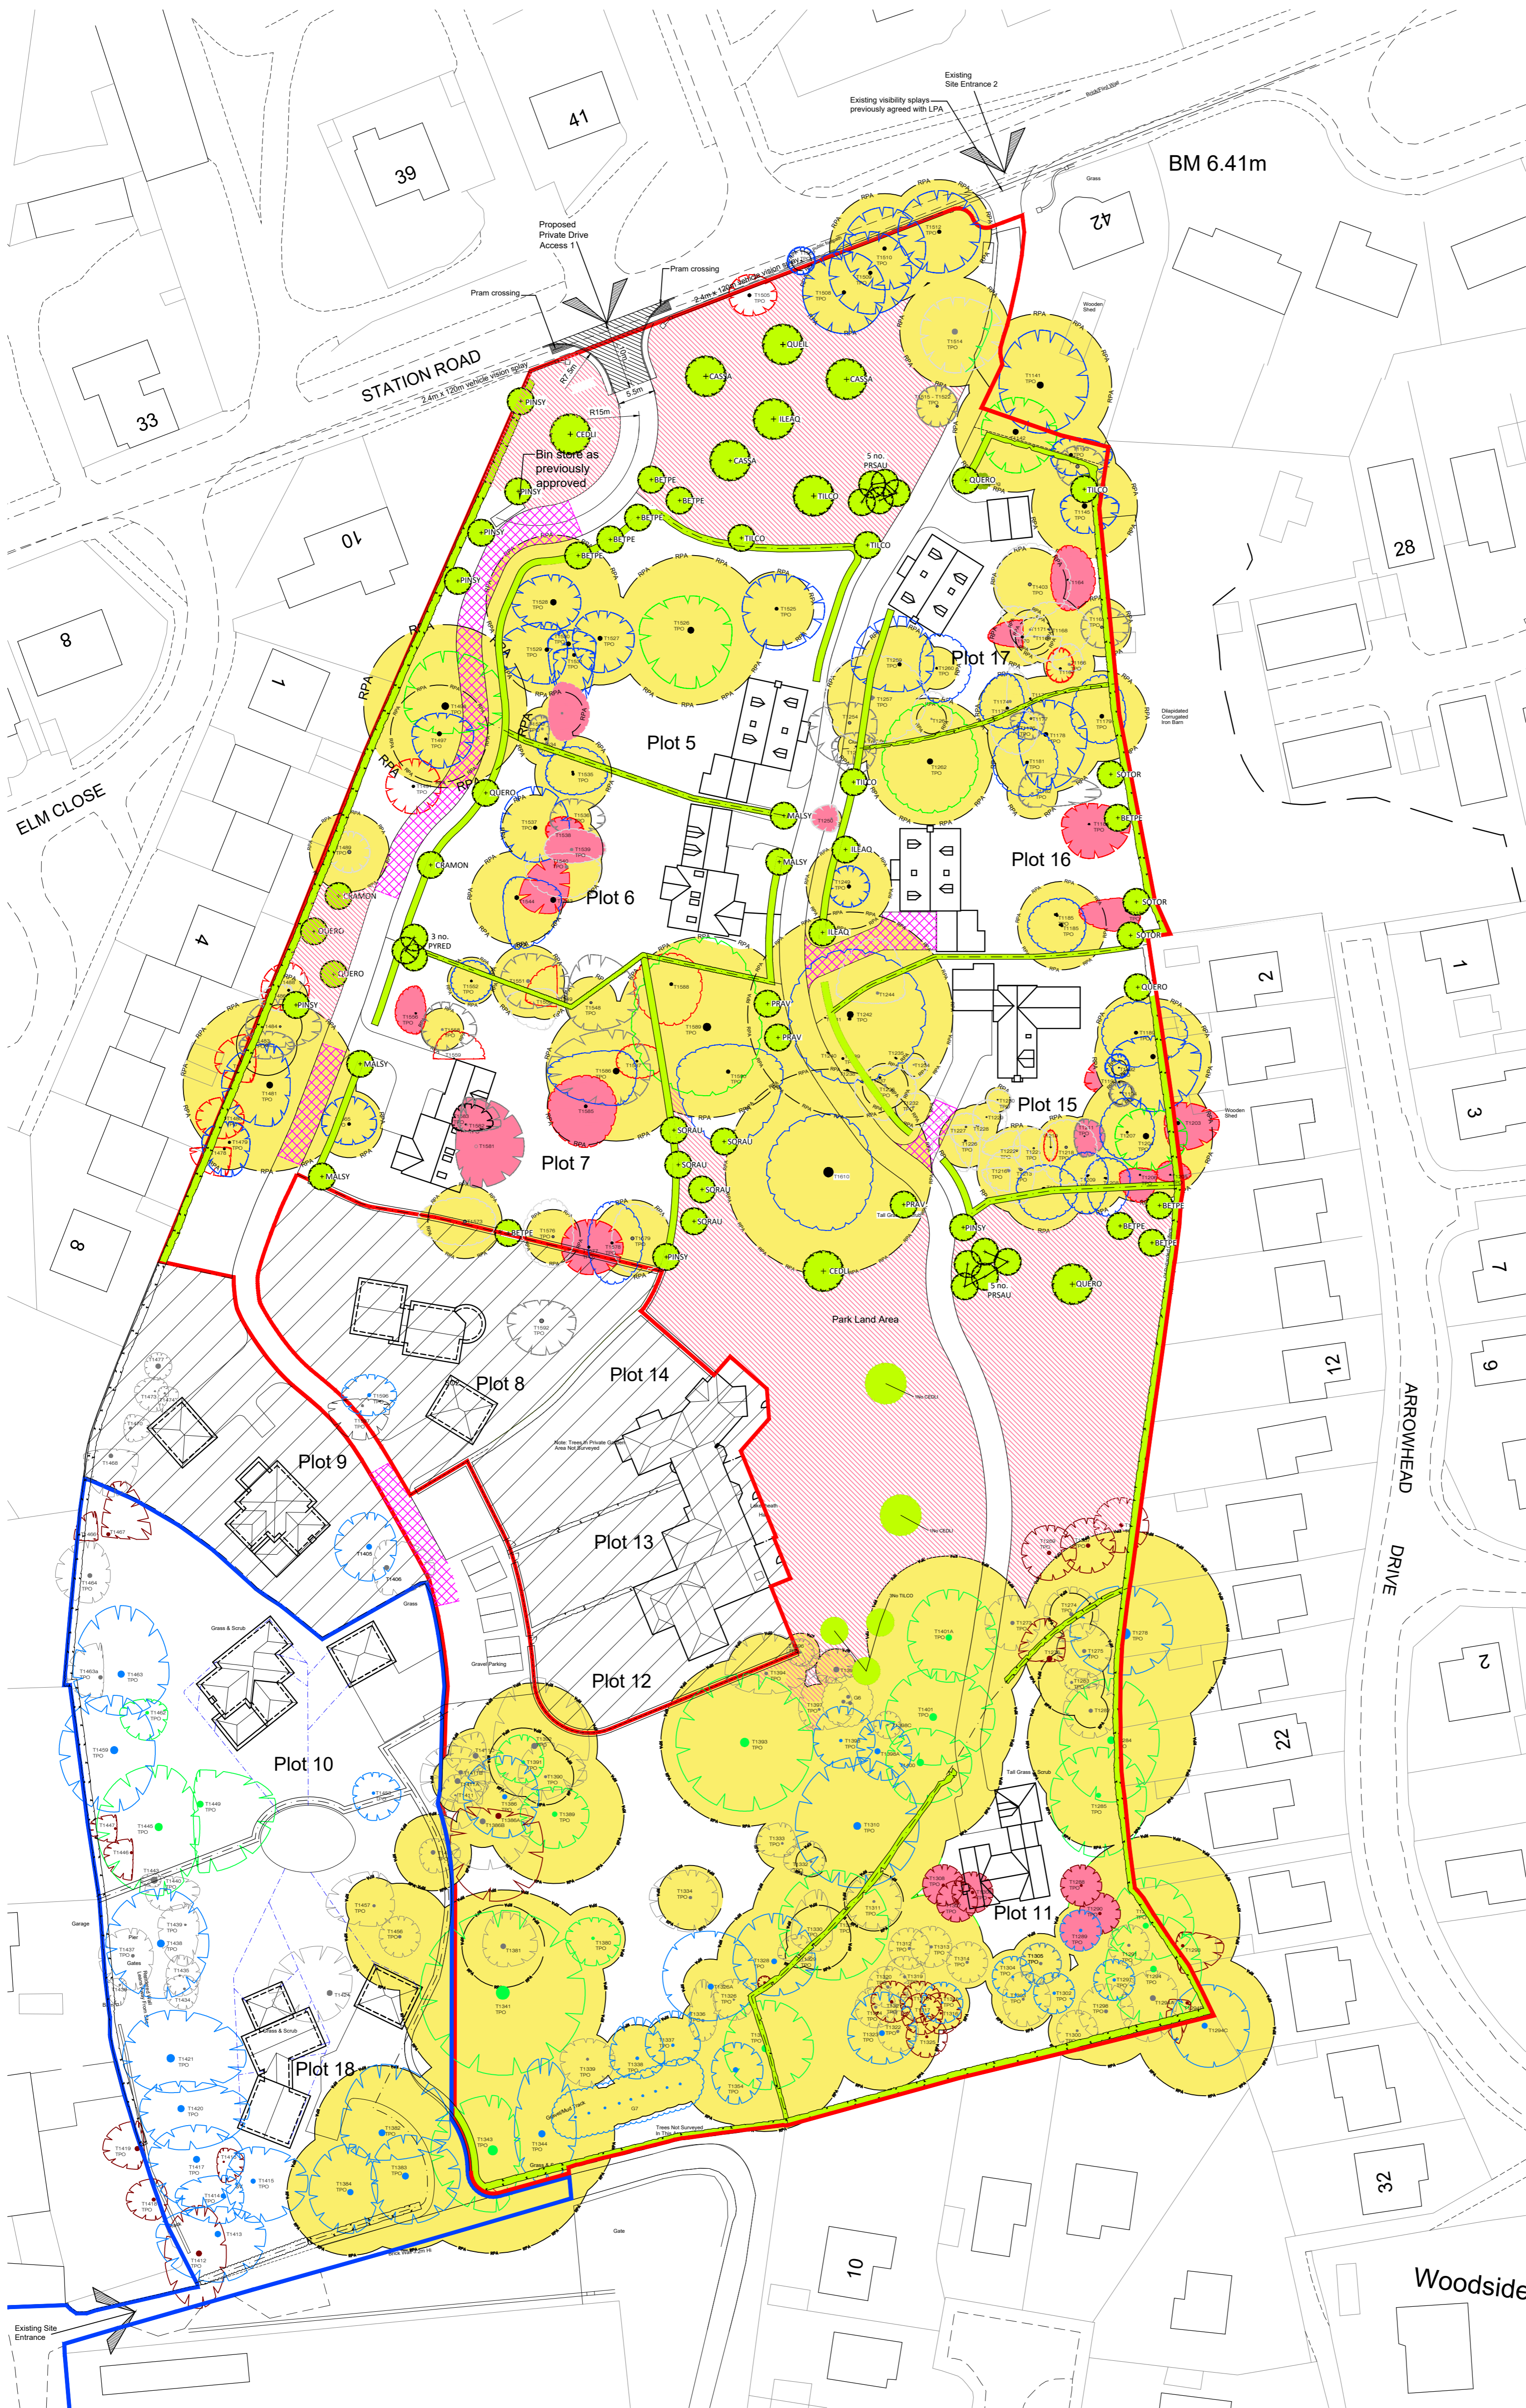

NOTES

LEGEND

No dig area

G	19/07/18	Site layout revised	VMP	DVH
F	30/05/18	Site Entrance 2 Boundary Revised	MRV	DVH
E	24/05/18	Site entrance amended	VMP	DVH
D	03/05/18	Plot revised	VMP	DVH
C	19/02/18	Plot 19 & 20 removed	VMP	DVH
B	15/01/18	Garages Revised	VMP	DVH
A	31/07/17	Boundaries added	VMP	DVH
-	13/03/17	First issue	VMP	DVH
REV.	DATE	DESCRIPTION	DRN	APP

Site Address: Lakenheath Hall
 Hall Drive
 Lakenheath
 Suffolk, IP27 9JT

Title: Site Plan

Drawing no. GL7099D/SITE PLAN/002

Issue:	Scale:	Drn:	VMP	Date:	13/06/13
G	AS SHOWN	Apprv:	DH	Date:	13/06/13

Site Plan - 1:500

ORIGINAL SIZE - A1